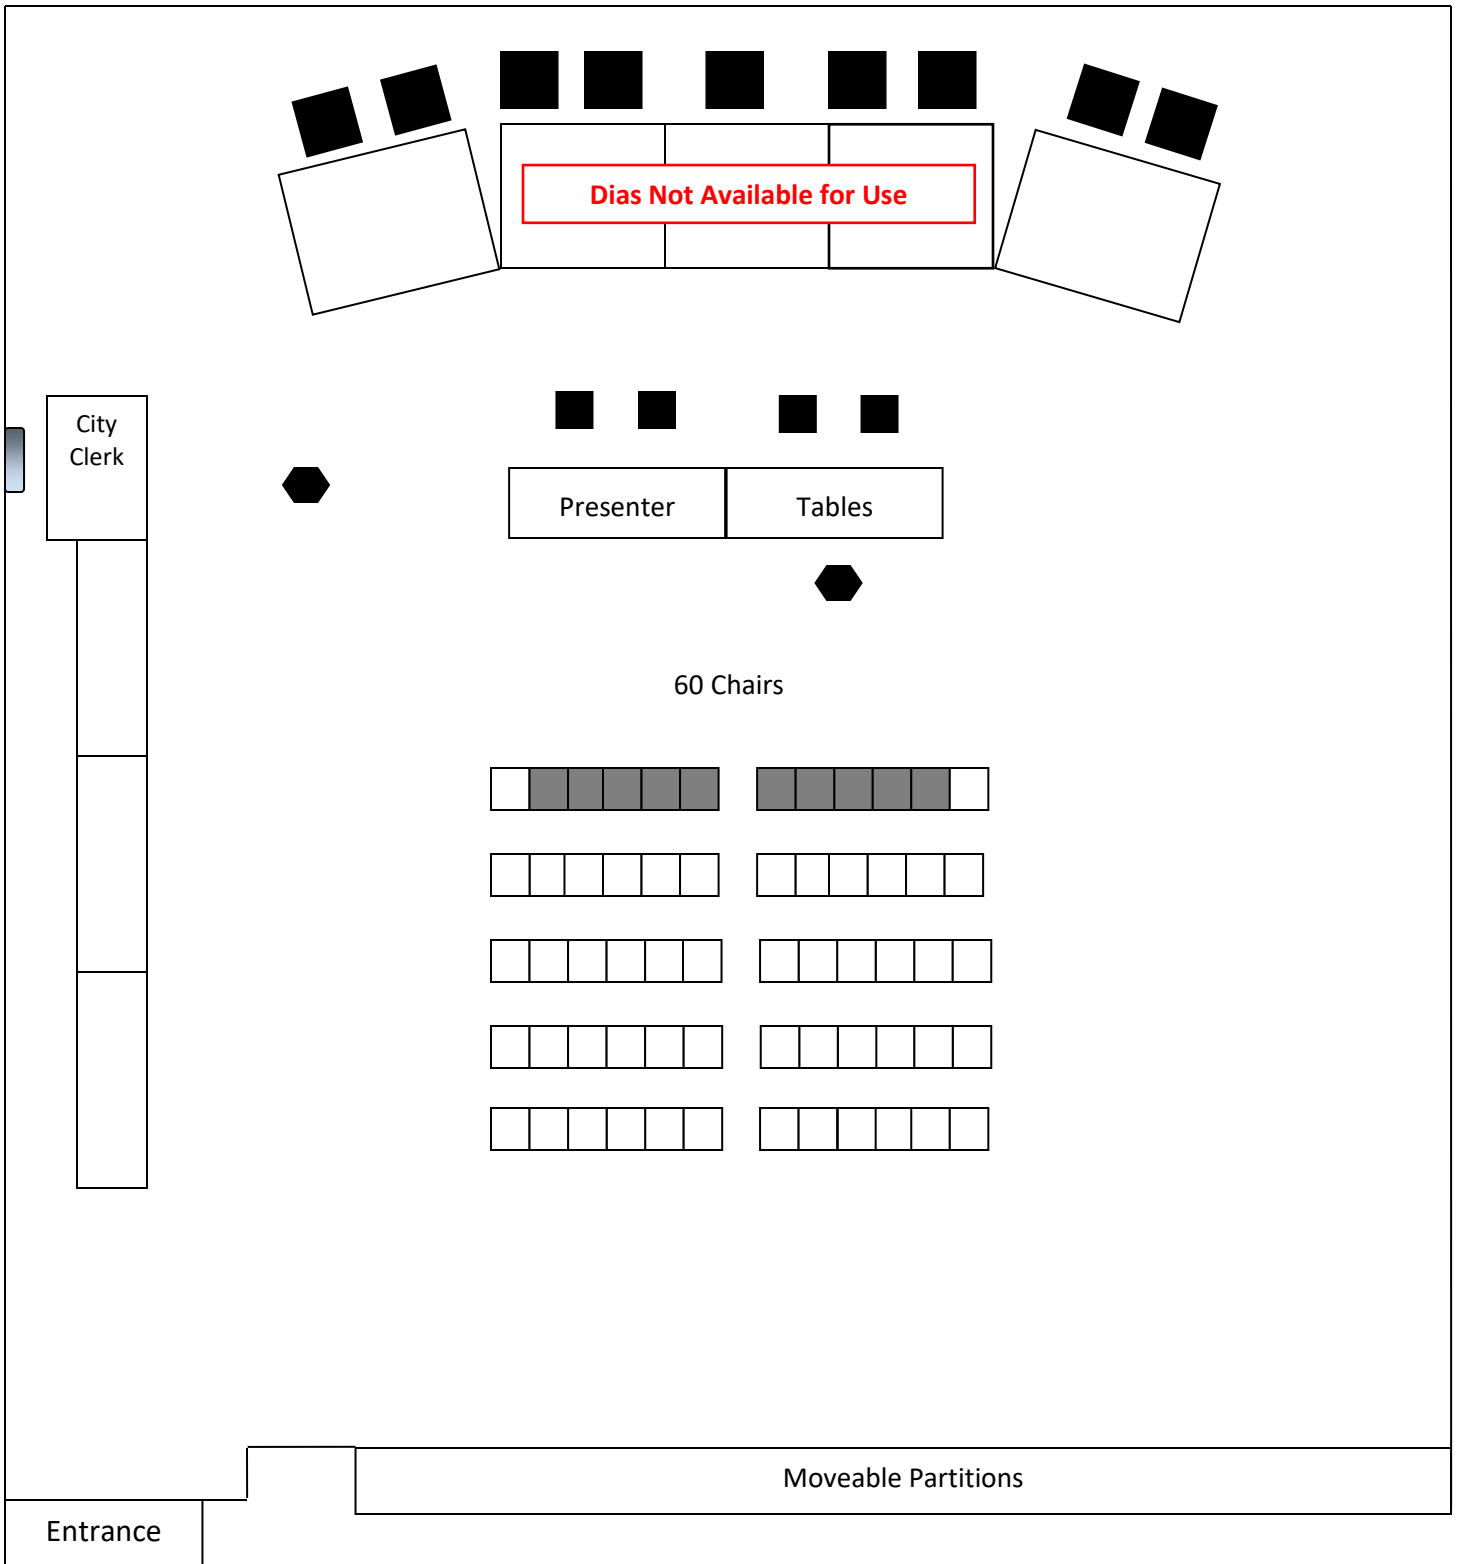

Council Chambers

External Users
City Council Meeting (Default) Set Up Diagram

Legend

 Chairs

 Presenter Chairs

 Table

 Projector/Screen Control Panel

 A/V, Power, and Internet Port