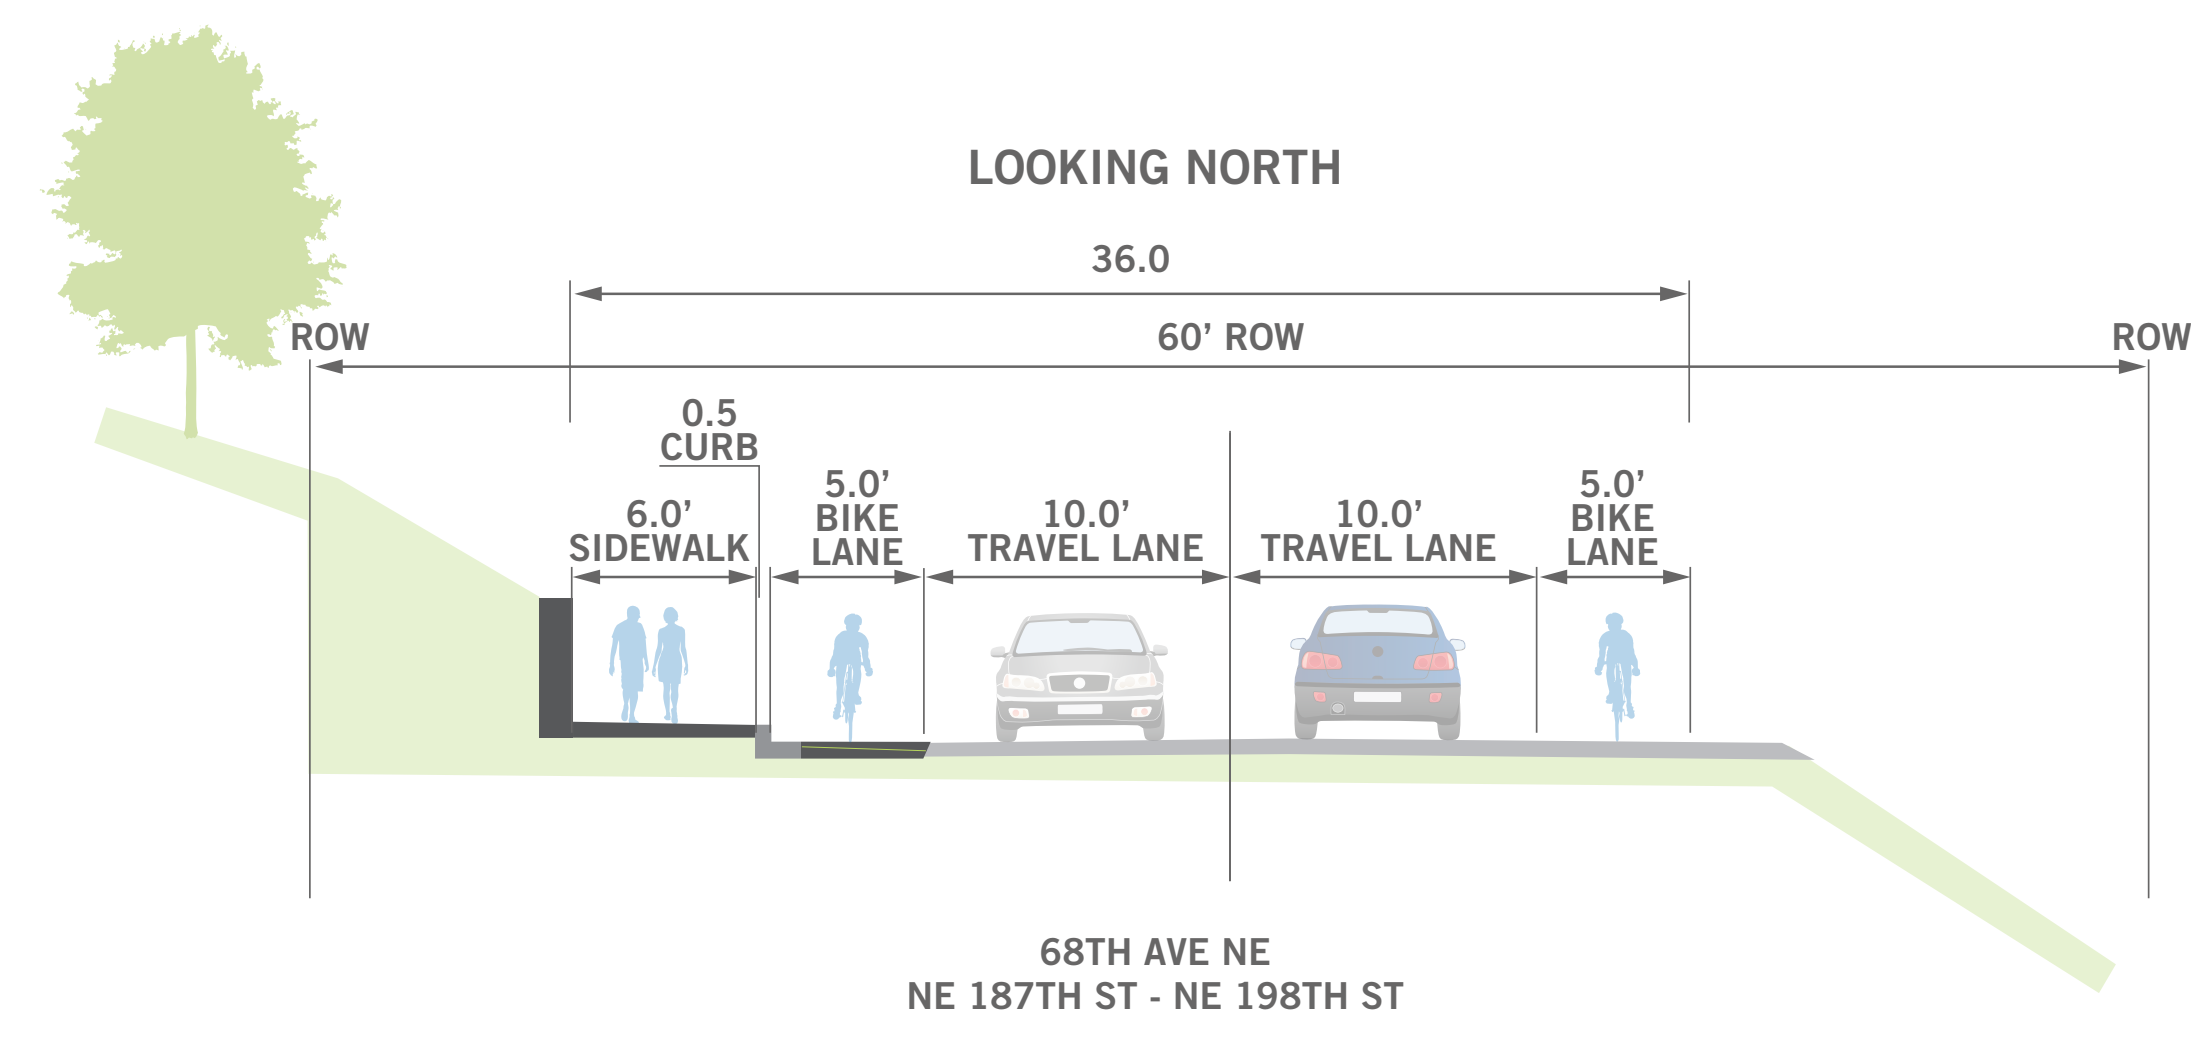

Legend

- New Asphalt Pavement
- Sidewalk
- Planter Strip
- Wall
- Right of Way

# 68th Avenue NE Pedestrian and Bicycle Safety

Open House - January 25, 2018

- Legend
- New Asphalt Pavement
  - Sidewalk
  - Planter Strip
  - Wall
  - Right of Way

## 68th Avenue NE Pedestrian and Bicycle Safety

Open House - January 25, 2018

- Legend**
- New Asphalt Pavement
  - Sidewalk
  - Planter Strip
  - Wall
  - Right of Way

## 68th Avenue NE Pedestrian and Bicycle Safety

Open House - January 25, 2018